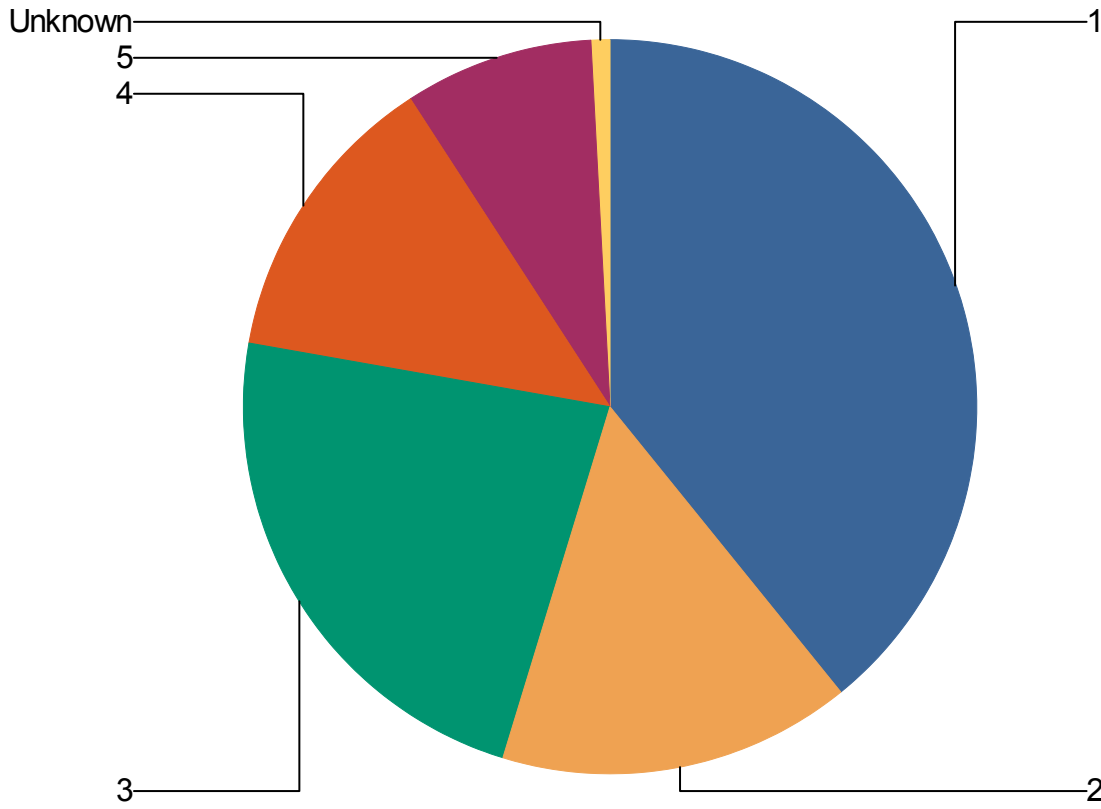

Fredericktown Police Department
182 South Main Street Fredericktown, Ohio 43019

ORINUM: OH0420400

Calls by Geocode - Chart

Date: 2/1/2019

Page 1 of 2

Selection Criteria

From Date: 01/01/2019 To Date: 01/31/2019

Key To Chart

Geocode	Description	Percentage
1	NORTHWEST	39.23%
2	NORTHEAST	15.38%
3	SOUTHWEST	23.08%
4	SOUTHEAST	13.08%
5	OUTSIDE VILLAGE	8.46%
Unknown	Unknown	0.77%

Selection Criteria

From Date: 01/01/2019 To Date: 01/31/2019

Calls by Geocode