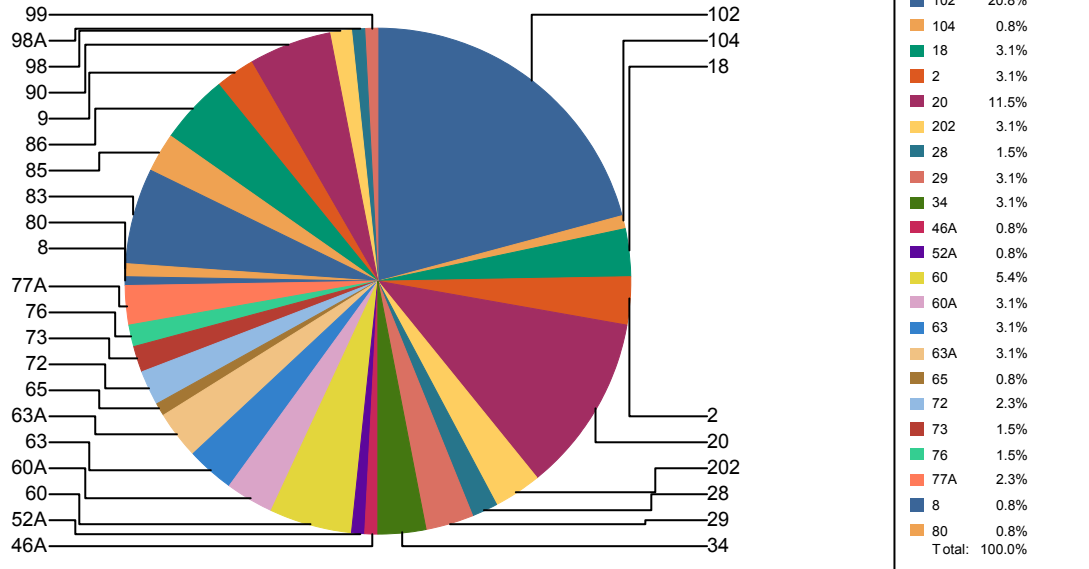

Fredericktown Police Department
182 South Main Street Fredericktown, Ohio 43019

Date: 2/1/2019
Page 1 of 2

ORI NUM: OH0420400

Calls by Nature of Call - Chart

Selection Criteria

From Date: 01/01/2019

To Date: 01/31/2019

Key To Chart

Nature Code	Nature Description
102	Assist Other
104	ARREST
18	Animal Call
2	Auto Accident No Injury
20	Disturbance
202	Domestic
28	Fire
29	Squad/Ambulance
34	Juvenile complaint
46A	Stalking
52A	Shots Fired
60	Suspicious Person
60A	Suspicious Vehicle
63	Traffic Complaint
63A	Parking Complaint
65	Trespassing
72	Fraud
73	Unsecured Building
76	Telephone Calls
77A	Warrant Hit Confirmed
8	Assault
80	Traffic Stop
83	Civil Matter
85	Lost and Found
86	Parking Ticket Issued
9	Investigate Complaint
90	Information
98	Alarm Business
98A	Alarm Residence
99	911 Hang Up

Calls by Nature of Call - Chart

Selection Criteria

From Date: 01/01/2019

To Date: 01/31/2019

Key To Chart

Nature Code

Nature Description

Calls by Nature of Call