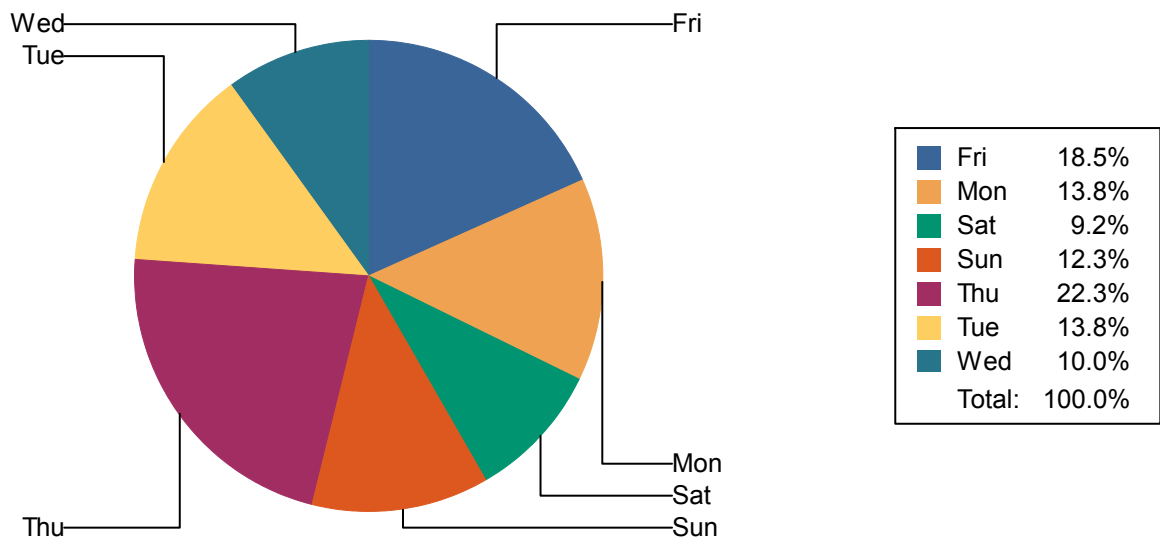

Calls by Day of Week