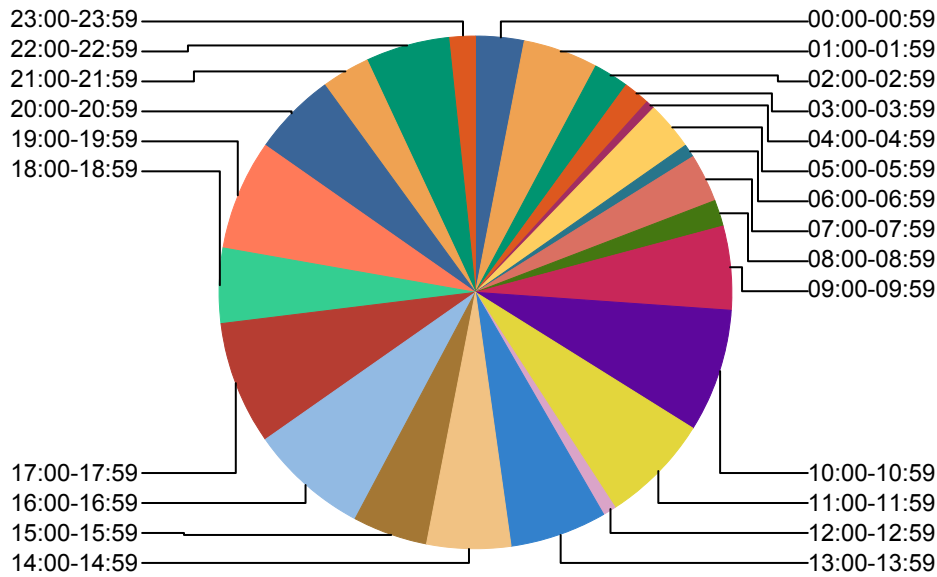

# Calls by Geocode

**Fredericktown Police Department**  
**182 South Main Street Fredericktown, Ohio 43019**

Date: 2/1/2019  
Page 1 of 1

ORI NUM: OH0420400

Calls by Day of Week - Chart

Selection Criteria

From Date: 01/01/2019

To Date: 01/31/2019

**Calls by Day of Week**

**Fredericktown Police Department**  
**182 South Main Street Fredericktown, Ohio 43019**

ORI NUM: OH0420400

Date: 2/1/2019

Page 1 of 1

Calls by Time of Day - Chart

Selection Criteria

**From Date:** 01/01/2019 **To Date:** 01/31/2019

### Calls by Time of Day

00:00-00:59	3.1%
01:00-01:59	4.6%
02:00-02:59	2.3%
03:00-03:59	1.5%
04:00-04:59	0.8%
05:00-05:59	3.1%
06:00-06:59	0.8%
07:00-07:59	3.1%
08:00-08:59	1.5%
09:00-09:59	5.4%
10:00-10:59	7.7%
11:00-11:59	6.9%
12:00-12:59	0.8%
13:00-13:59	6.2%
14:00-14:59	5.4%
15:00-15:59	4.6%
16:00-16:59	7.7%
17:00-17:59	7.7%
18:00-18:59	4.6%
19:00-19:59	6.9%
20:00-20:59	5.4%
21:00-21:59	3.1%
<b>Total:</b>	<b>100.0%</b>