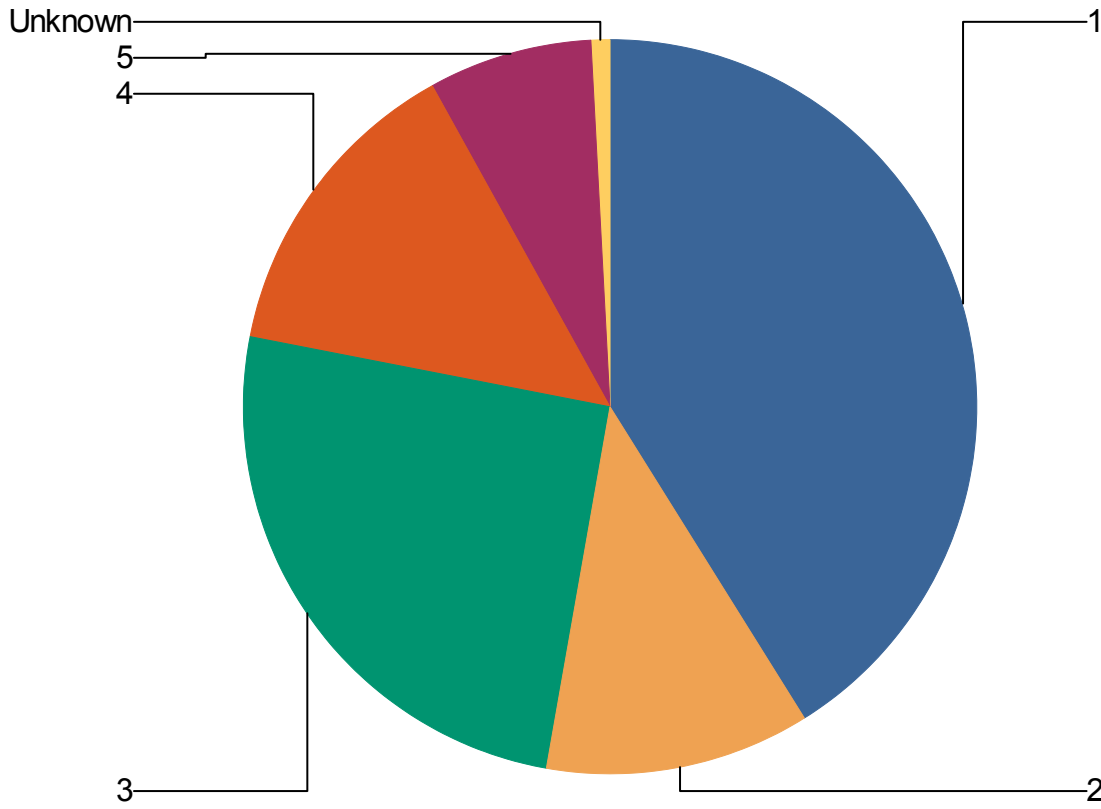

Fredericktown Police Department
182 South Main Street Fredericktown, Ohio 43019

ORINUM: OH0420400

Calls by Geocode - Chart

Date: 4/2/2019

Page 1 of 2

Selection Criteria

From Date: 01/01/2019 To Date: 03/31/2019

Key To Chart

Geocode	Description	Percentage
1	NORTHWEST	41.01%
2	NORTHEAST	11.90%
3	SOUTHWEST	25.13%
4	SOUTHEAST	14.02%
5	OUTSIDE VILLAGE	7.14%
Unknown	Unknown	0.79%

Selection Criteria

From Date: 01/01/2019 To Date: 03/31/2019

Calls by Geocode