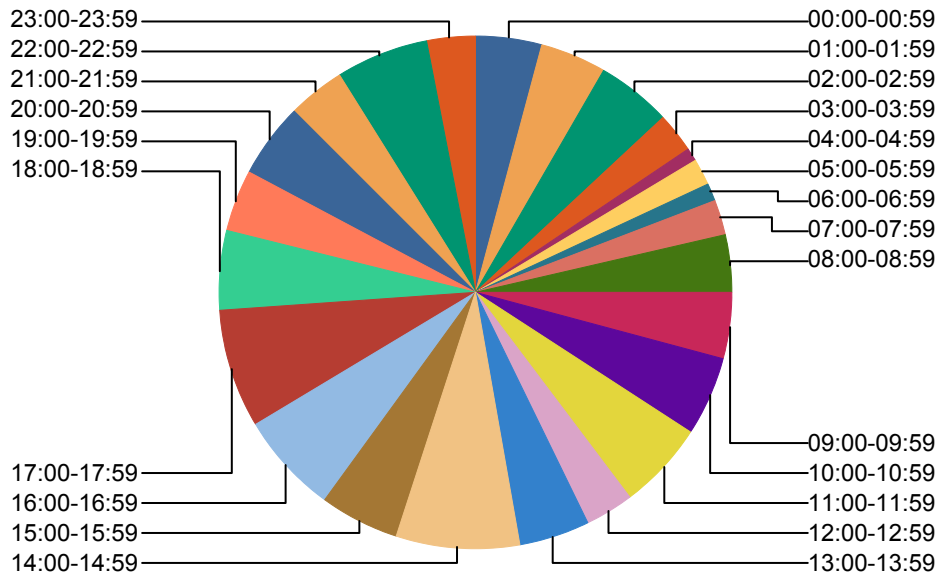

Key To Chart

Geocode	Description	Percentage
1	NORTHWEST	41.01%
2	NORTHEAST	11.90%
3	SOUTHWEST	25.13%
4	SOUTHEAST	14.02%
5	OUTSIDE VILLAGE	7.14%
Unknown	Unknown	0.79%

Selection Criteria

From Date: 01/01/2019 To Date: 03/31/2019

Calls by Geocode

Fredericktown Police Department
182 South Main Street Fredericktown, Ohio 43019

Date: 4/2/2019
Page 1 of 1

ORI NUM: OH0420400

Calls by Day of Week - Chart

Selection Criteria

From Date: 01/01/2019 To Date: 03/31/2019

Calls by Day of Week

Fredericktown Police Department
182 South Main Street Fredericktown, Ohio 43019

ORI NUM: OH0420400

Date: 4/2/2019

Page 1 of 1

Calls by Time of Day - Chart

Selection Criteria

From Date: 01/01/2019 To Date: 03/31/2019

Calls by Time of Day

00:00-00:59	4.2%
01:00-01:59	4.2%
02:00-02:59	4.5%
03:00-03:59	2.6%
04:00-04:59	0.8%
05:00-05:59	1.6%
06:00-06:59	1.1%
07:00-07:59	2.4%
08:00-08:59	3.7%
09:00-09:59	4.0%
10:00-10:59	5.0%
11:00-11:59	5.6%
12:00-12:59	3.2%
13:00-13:59	4.5%
14:00-14:59	7.7%
15:00-15:59	5.0%
16:00-16:59	6.3%
17:00-17:59	7.4%
18:00-18:59	5.0%
19:00-19:59	4.0%
20:00-20:59	4.8%
21:00-21:59	3.4%
Total:	100.0%