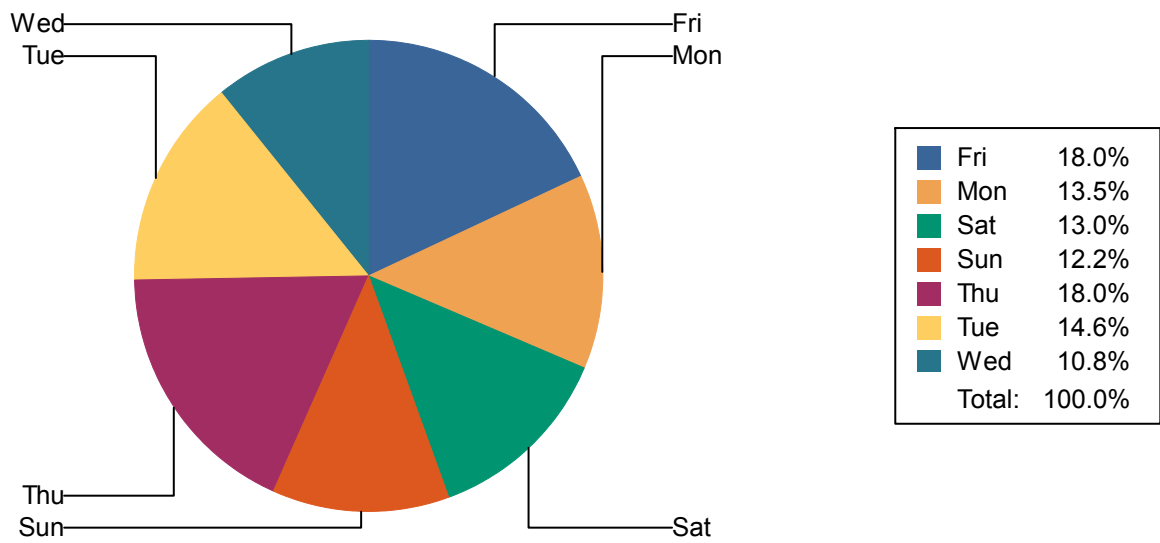

Calls by Day of Week