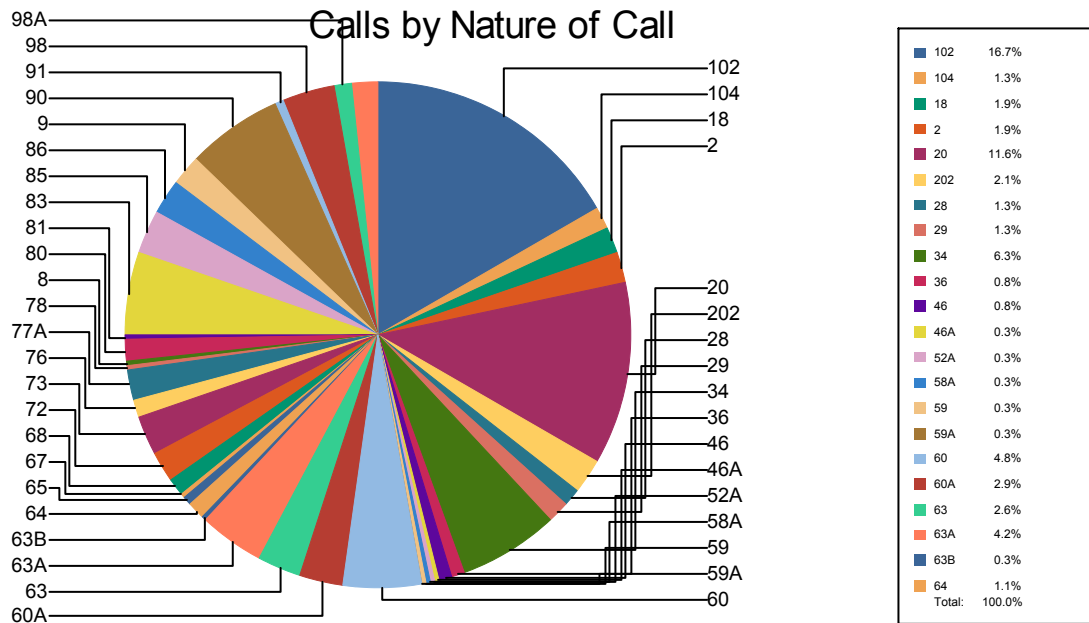

Key To Chart

Nature Code	Nature Description
102	Assist Other
104	ARREST
18	Animal Call
2	Auto Accident No Injury
20	Disturbance
202	Domestic
28	Fire
29	Squad/Ambulance
34	Juvenile complaint
36	Theft
46	Prowlers
46A	Stalking
52A	Shots Fired
58A	Suicide Attempt
59	House Check
59A	Building Check
60	Suspicious Person
60A	Suspicious Vehicle
63	Traffic Complaint
63A	Parking Complaint
63B	Disabled Vehicle
64	Vandalism
65	Trespassing
67	Shoplifting
68	Mental Health
72	Fraud
73	Unsecured Building
76	Telephone Calls
77A	Warrant Hit Confirmed
78	Recovered Property
8	Assault
80	Traffic Stop

Calls by Nature of Call - Chart

Selection Criteria

From Date: 01/01/2019

To Date: 03/31/2019

Key To Chart

Nature Code	Nature Description
81	Trash Complaint
83	Civil Matter
85	Lost and Found
86	Parking Ticket Issued
9	Investigate Complaint
90	Information
91	Drugs
98	Alarm Business
98A	Alarm Residence
99	911 Hang Up

Fredericktown Police Department
182 South Main Street Fredericktown, Ohio 43019

ORINUM: OH0420400

Calls by Geocode - Chart

Date: 4/2/2019

Page 1 of 2

Selection Criteria

From Date: 01/01/2019 To Date: 03/31/2019

Key To Chart

Geocode	Description	Percentage
1	NORTHWEST	41.01%
2	NORTHEAST	11.90%
3	SOUTHWEST	25.13%
4	SOUTHEAST	14.02%
5	OUTSIDE VILLAGE	7.14%
Unknown	Unknown	0.79%

Selection Criteria

From Date: 01/01/2019 To Date: 03/31/2019